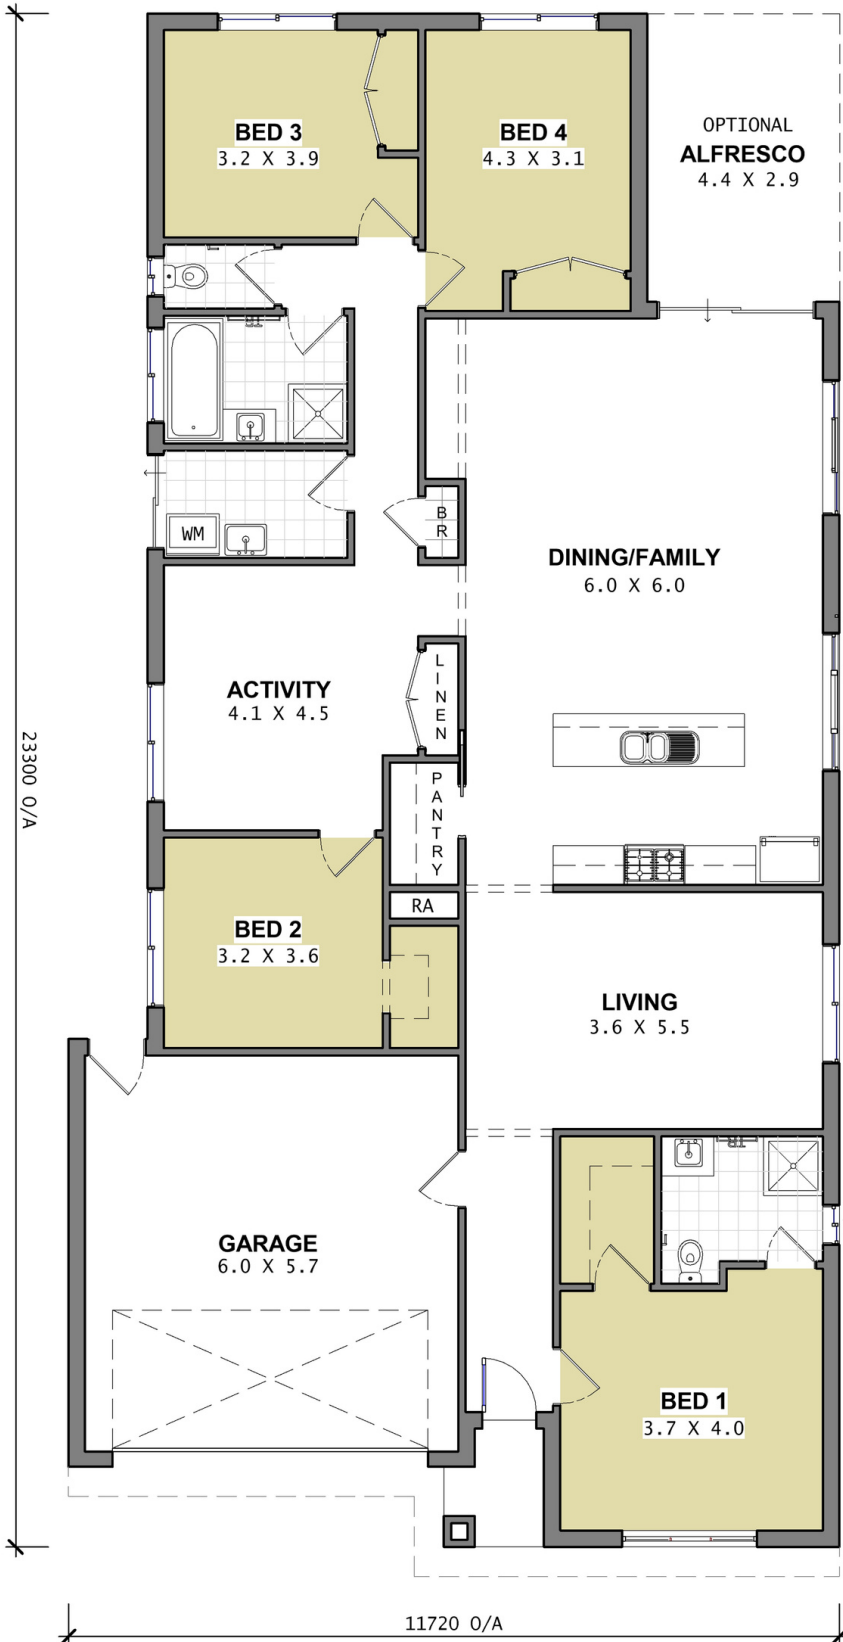

MACQUARIE 25

25.2 SQUARES IN TOTAL

OPTIONAL
ENSUITE
UPGRADE